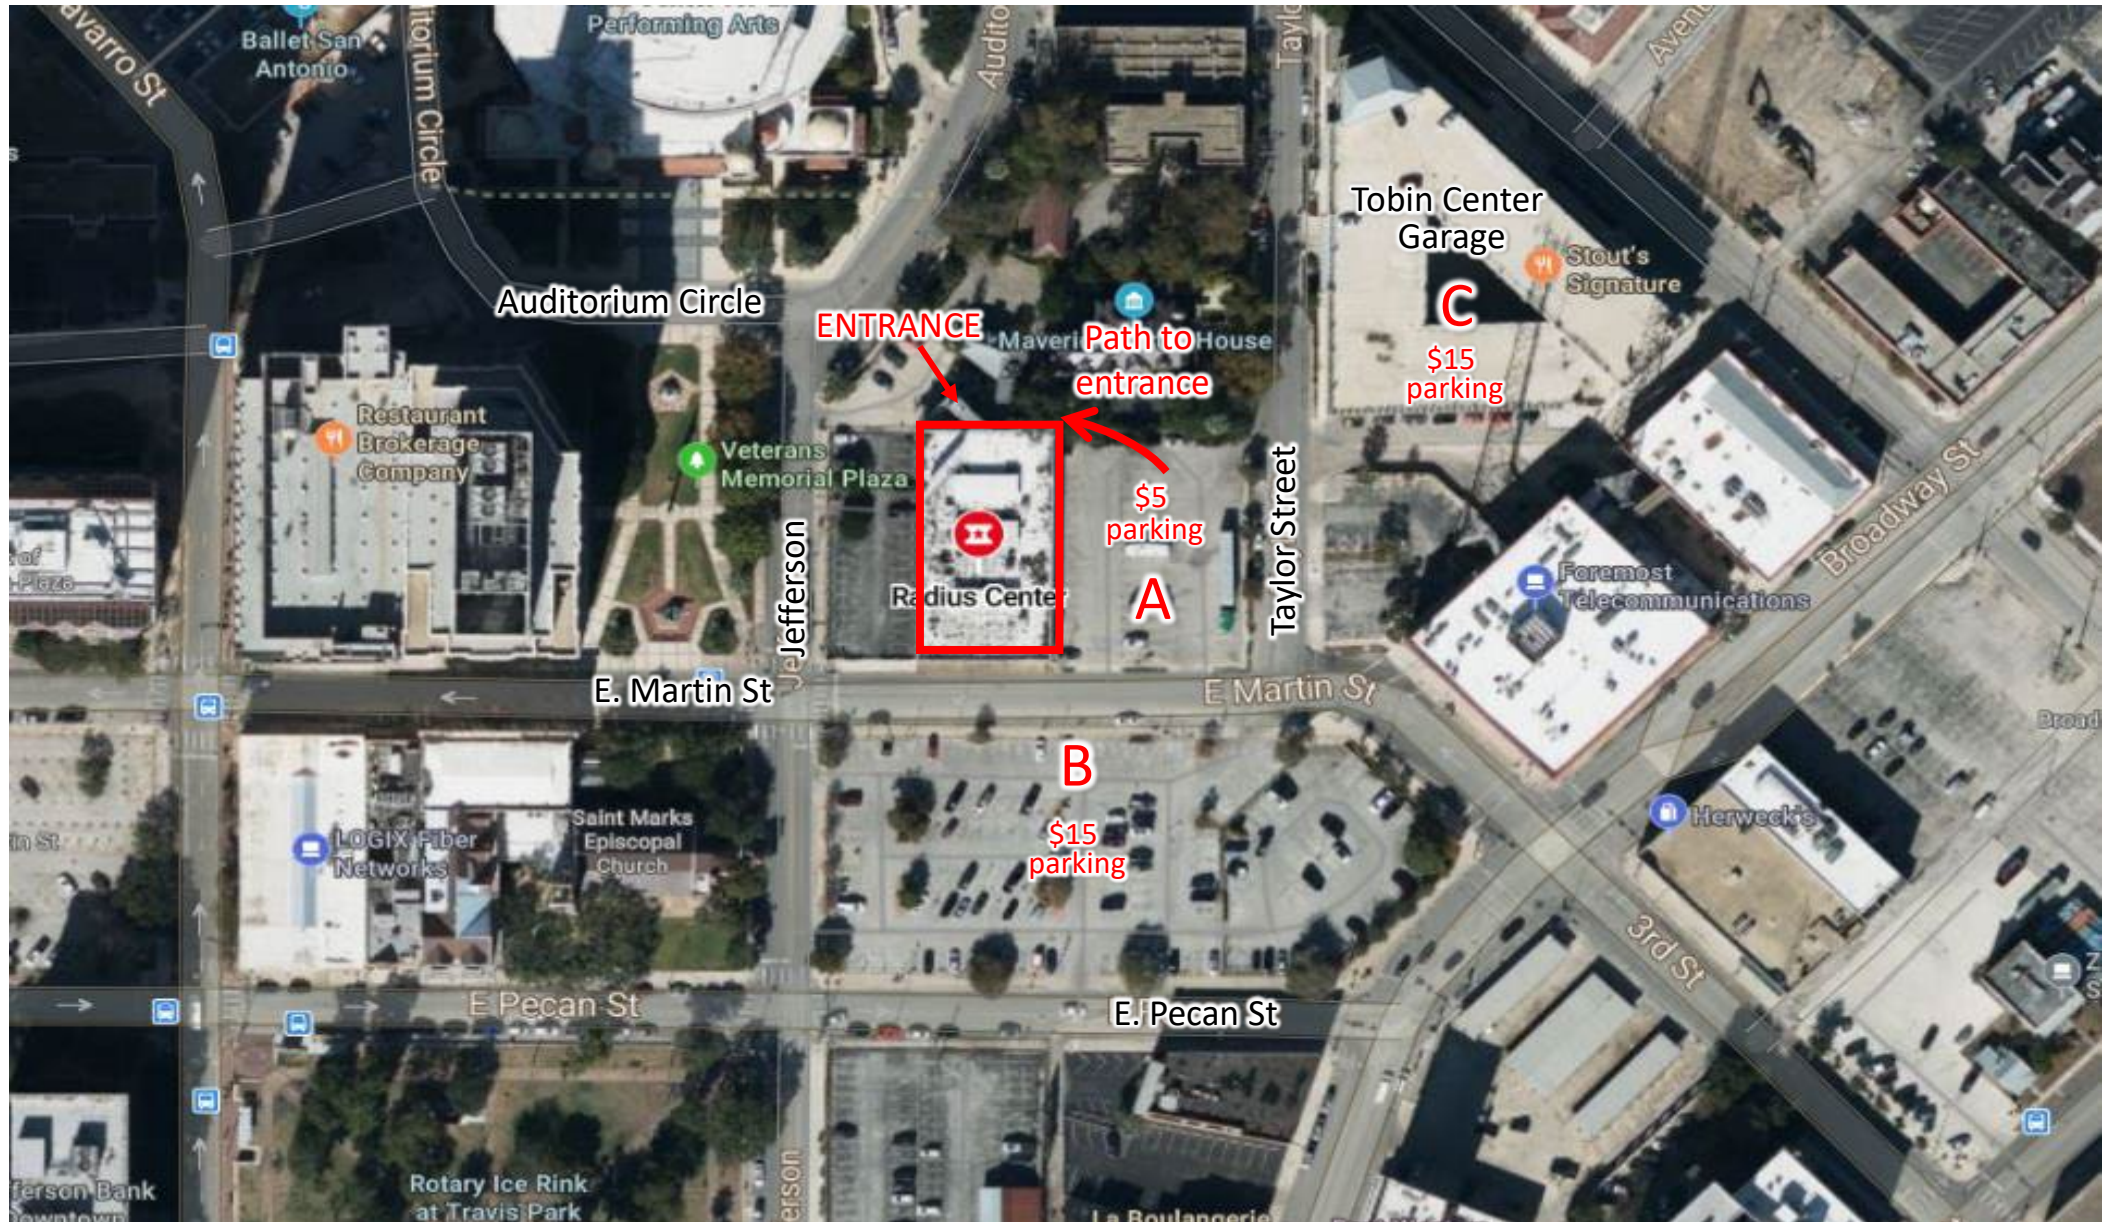

Radius Center

106 Auditorium Cir Ste 115, San Antonio, TX 78205

**Radius Center – Back of building street view from Martin St.
*NOT AN ENTRANCE***

Radius Center Parking Lot Entrance
445 E. Martin St., San Antonio, TX 78205

Radius Center Front Entrance

106 Auditorium Cir Ste 115, San Antonio, TX 78205