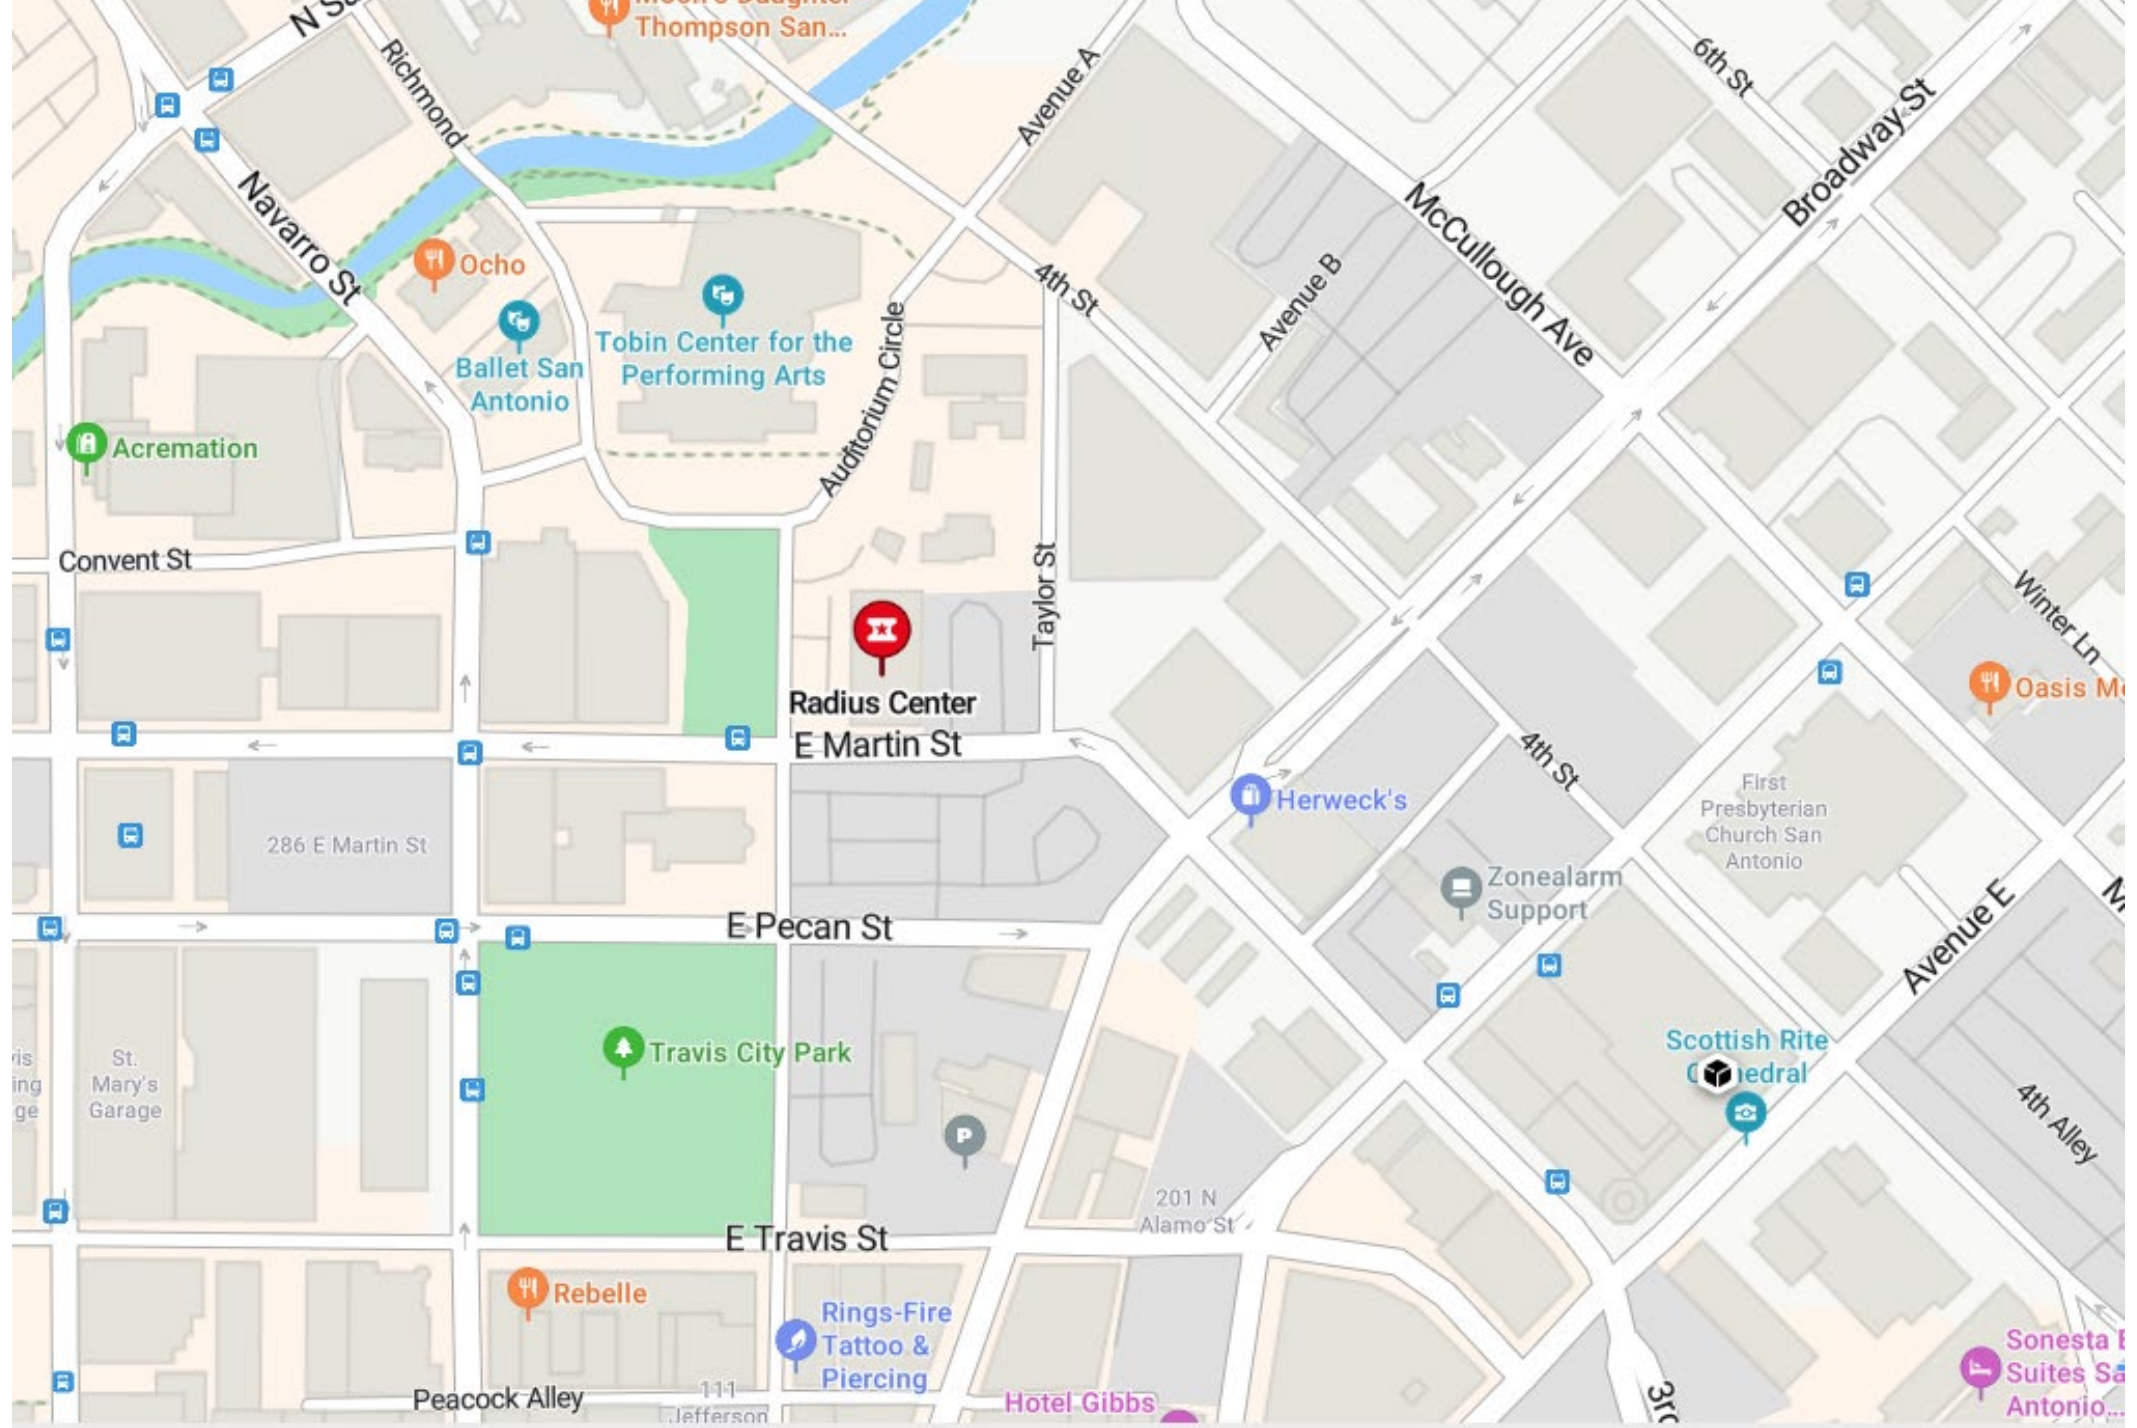

Radius Center

106 Auditorium Cir Ste 115, San Antonio, TX 78205

**Radius Center – Back of building street view from Martin St.
*NOT AN ENTRANCE***

Radius Center Parking Lot Entrance
445 E. Martin St., San Antonio, TX 78205

Radius Center Front Entrance

106 Auditorium Cir Ste 115, San Antonio, TX 78205